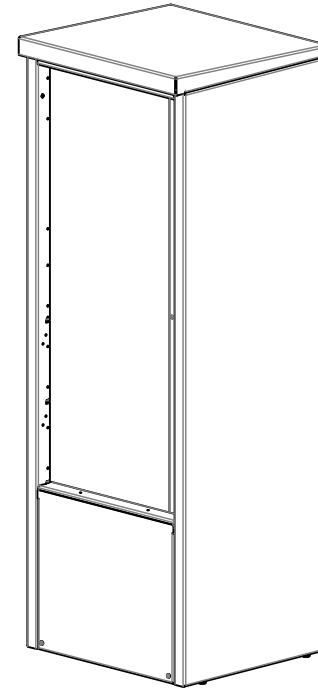

versatile™ 4C Depot, DEPADAS

Shown with 4C
for dimensional
reference only.

NOTES:

1. Depot cabinet design ensures compliance with USPS STD-4C mailbox installation regulations.
2. Accommodates all 4C front-loading single-column ADA-High modules.
3. Depot cabinet assembled complete in factory.
4. Depot ships complete with 4C front-loading module installed.
5. May be installed outside or inside - see foundation specification details in installation manual.

PRODUCT SERIES: VERSATILE™ 4C DEPOT

FLORENCE
CORPORATION

5935 Corporate Drive • Manhattan, KS 66503
800.275.1747 • www.florencelockers.com

MODEL	DEPADAS	REV	-
SCALE	1:16	LAST REV DATE	10/6/2020
DRAWING NUMBER	DEPADASCS	DRAWN BY	NBC