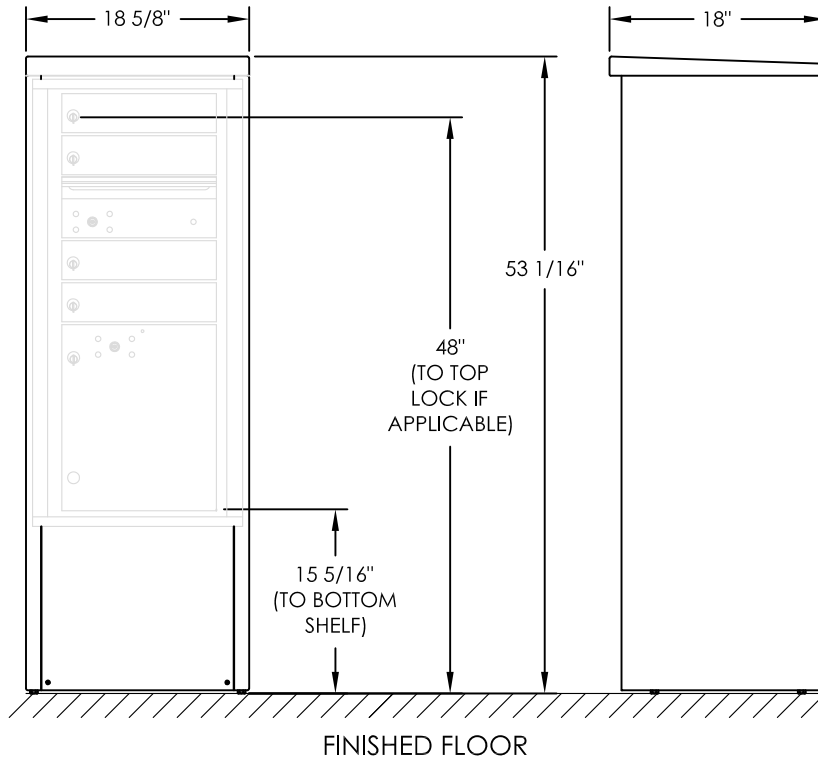

versatile™ 4C Depot, DEPADAS

Shown with 4C
for dimensional
reference only.

NOTES:

1. Depot cabinet design ensures compliance with USPS STD-4C mailbox installation regulations.
2. Accommodates all 4C front-loading single-column ADA-High modules.
3. Depot cabinet assembled complete in factory.
4. Depot ships complete with 4C front-loading module installed.
5. May be installed outside or inside - see foundation specification details in installation manual.

PRODUCT SERIES: VERSATILE™ 4C DEPOT

FLORENCE
CORPORATION

5935 Corporate Drive • Manhattan, KS 66503
800.275.1747 • www.florencelockers.com

MODEL	DEPADAS	REV	-
SCALE	1:16	LAST REV DATE	10/6/2020
DRAWING NUMBER	DEPADASCS	DRAWN BY	NBC